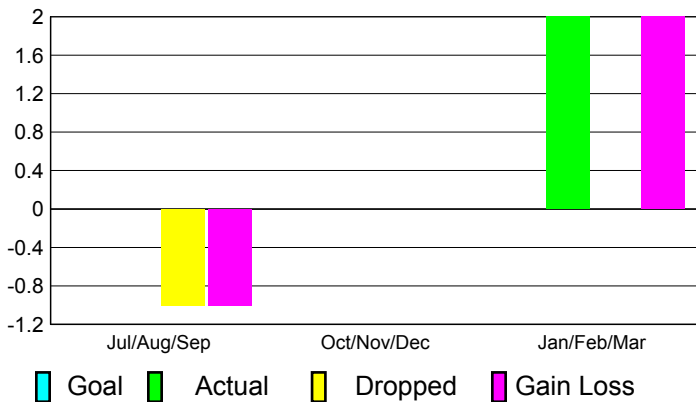

2010-2011 GMT Reports for District (or Undistricted) **District 114 W**

GMT: **Dir. Horst P. Kirchgatterer**

Location: **AUSTRIA**

GMT CA: **4**

CLUBS

**Club Results
2010-2011**

**Clubs
2009-2010**

Month	New Club Goal	Actual New Clubs	Actual Dropped Clubs	Gain/Loss of Clubs	Gain/Loss of Clubs
Jul/Aug/Sep	0	0	-1	-1	0
Oct/Nov/Dec	0	0	0	0	0
Jan/Feb/Mar	0	2	0	2	0
Totals	0	2	-1	1	0

Club Results 2010-2011

Goal, New, Dropped, Gain/Loss

Comparison of Club Gain/Loss

Current Year Compared to the Previous Year

YTD Status Quo Clubs 2010-2011

Status Quo Clubs Compared to Status Quo Members

MEMBERSHIP