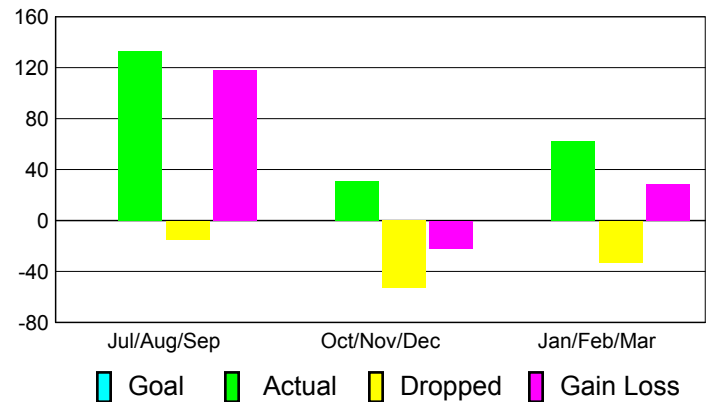

Membership Results 2010-2011

Goal, New, Dropped, Gain/Loss

Comparison of Membership Gain/Loss

Current Year Compared to the Previous Year