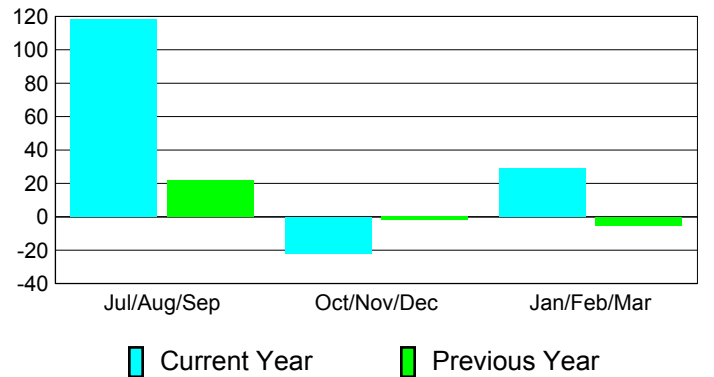

**Membership Results
2010-2011**

**Membership
2009-2010**

Month	Net Memb Goal	Actual New Memb	Actual Dropped Memb	Gain/Loss of Memb	Gain/Loss of Memb
Jul/Aug/Sep	0	133	-15	118	22
Oct/Nov/Dec	0	31	-53	-22	-2
Jan/Feb/Mar	0	62	-33	29	-5
Totals	0	226	-101	125	15

Membership Results 2010-2011

Goal, New, Dropped, Gain/Loss

Comparison of Membership Gain/Loss

Current Year Compared to the Previous Year

Gender Comparison 2010-2011

Jul/Aug/Sep

Oct/Nov/Dec

Jan/Feb/Mar